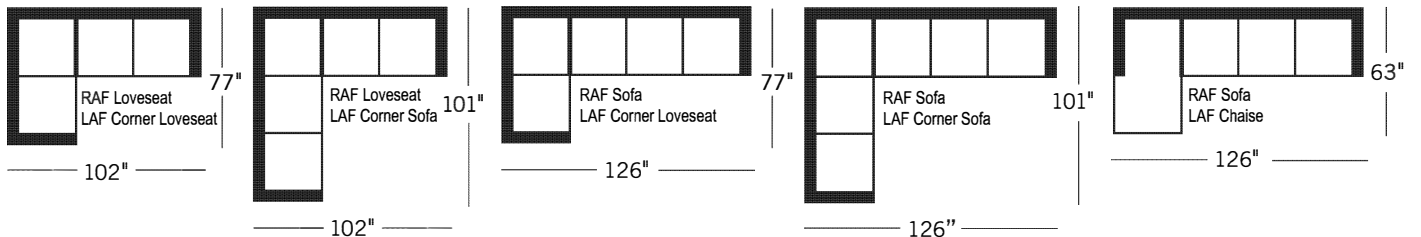

Barrymore

DAKOTA COLLECTION 4015

4015 Sofa

width 95" height 35"
depth 39" arm ht 35"

4015 Condo Sofa

width 85" height 35"
depth 39" arm ht 35"

4015 Sectionals - 3 Seat Sofa Configuration (Additional seats increase width by approximately 24")

Please note that all measurements are approximate.